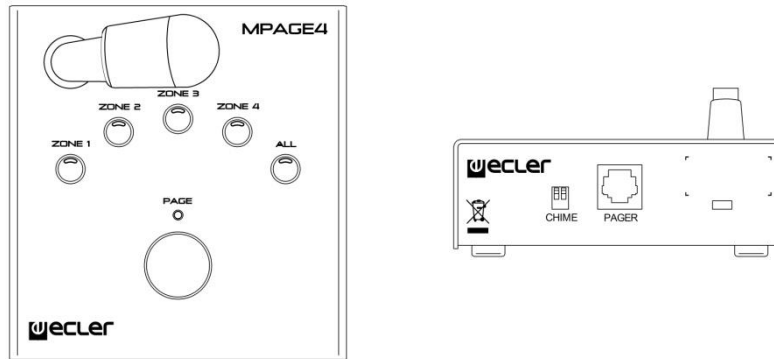

MPAGE4

PAGING STATIONS

Desktop Paging Station

PRODUCT OVERVIEW

MPAGE4 is a 4-zone desktop paging station compatible with the MIM054, DAM614, CA series, etc. It allows for real-time paging with zones' destination in selection.

KEY FEATURES

- 4 zone selection keys
- SELECT ALL, and PAGE keys
- Selectable chime melody
- Gooseneck microphone

APPLICATIONS

- Paging, voice messages and speech

MECHANICAL DIAGRAMS

TECHNICAL DATA

Microphone type	Non-removable gooseneck condenser microphone
Polar pattern	Cardioid
Microphone frequency response	50Hz - 18KHz (-10dB)
Output level	0dBV @ 104dB SPL \pm 7dB (internal adj.)
Chime	DIP selector for mode 1, 2 or 3 or none
Maximum audio cable length	Twisted pair 20m, Shielded 80m (provided that minimum voltage is assured)
Number of paging zones	4
Indicators	Selection LED on all keys
Power supply	+6 to 15V
Connector	RJ45
Maximum power consumption	40mA
Dimensions (microphone excluded)	W 120mm x D 126mm x H 43mm
Weight	625 g
Included accessories	Windscreen